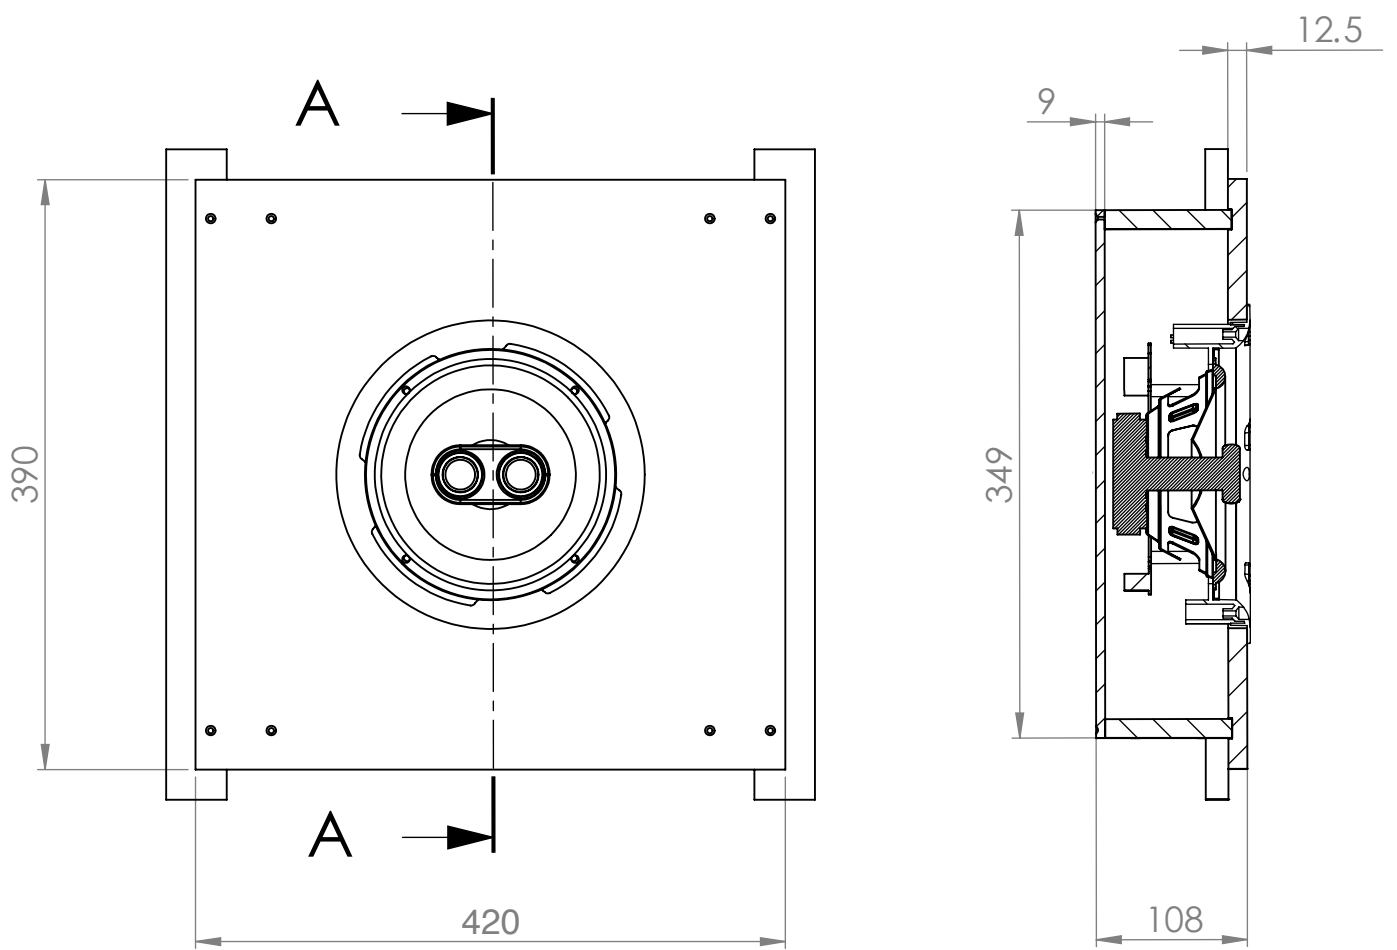

Art. No.: 200202

Loxone Speaker Back Box - For Drop Ceilings
Volume 9,1 liter

Weight & Dimensions

Net weight	3.0 kg
Total weight	3.6 kg

M 1:5

A-A